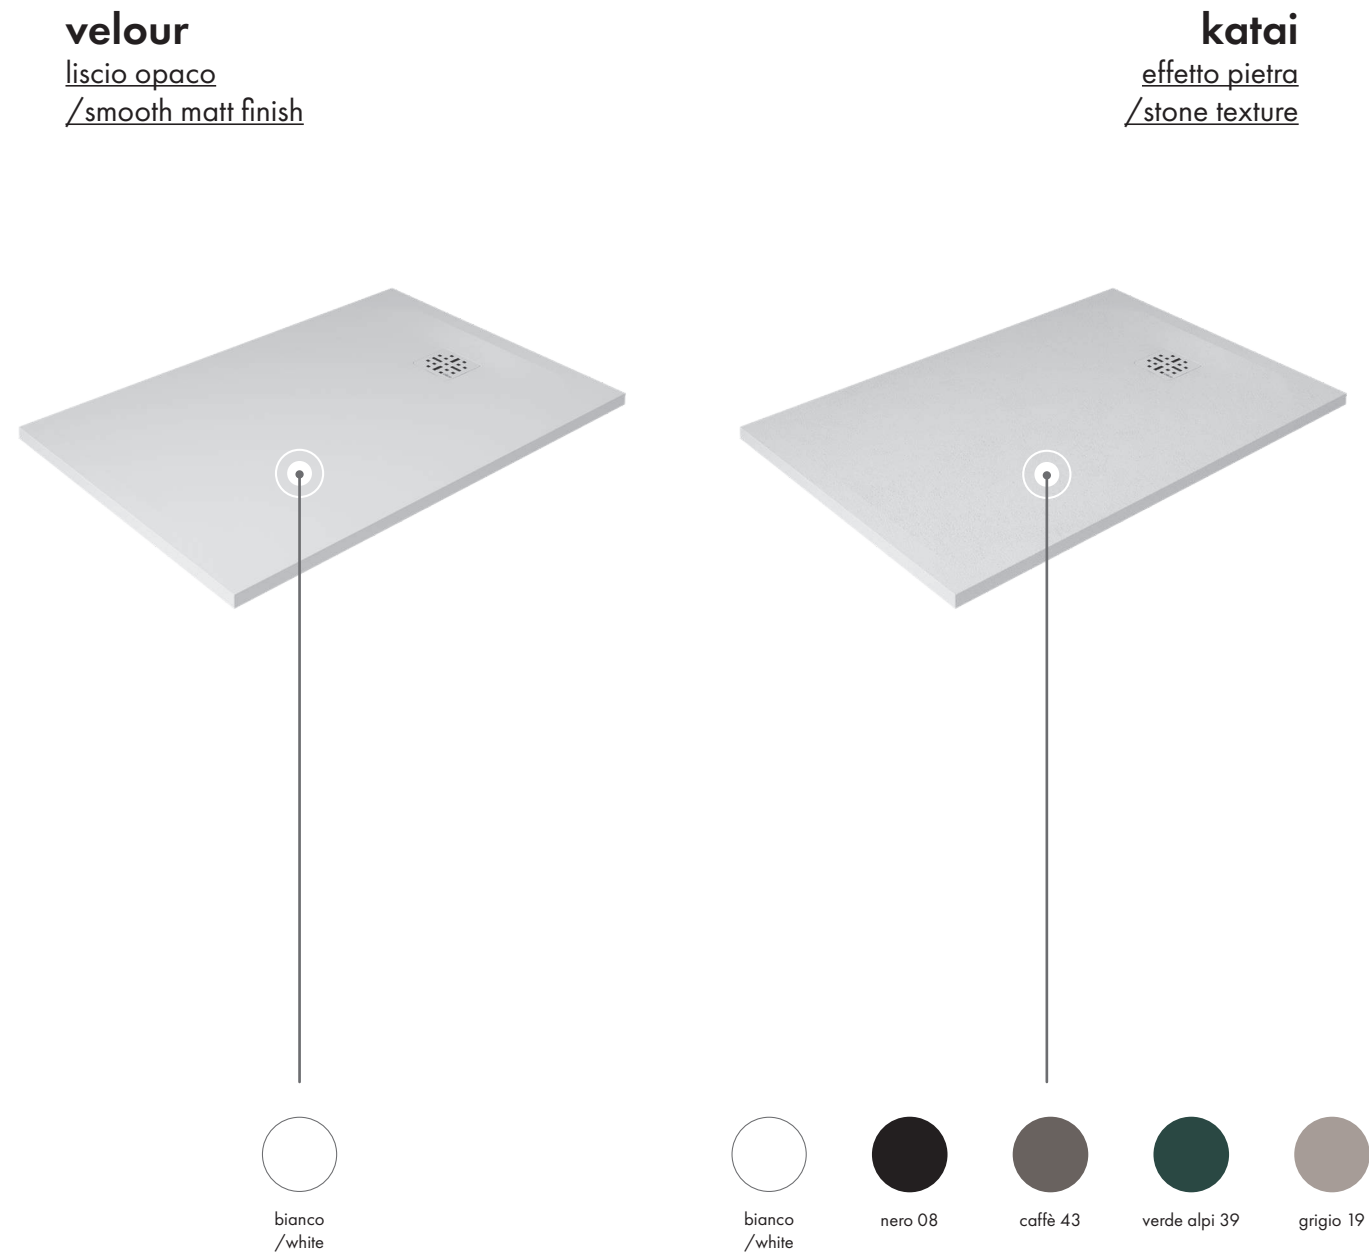

The cast marble shower trays are available in two captivating finishes: **Velour**, which offers a matte, velvety surface for an elegant and sophisticated touch, and **Katai**, which mimics the appearance of natural stone, creating a textured effect that evokes the authenticity and materiality of rock. These options cater to different stylistic needs, blending innovative design and practicality into a high-quality solution.

vasche da bagno /bathtubs

combinazioni colori
/color palette range

piatti doccia /shower trays

colori e texture
/colors and texture

SELMA

cod.	dimensioni / dimensions		
	L	P / D	H
VASE15070OP	150	70	52
VASE16070OP	160	70	52
VASE17076OP	170	76	52
VASE18080OP	180	80	52