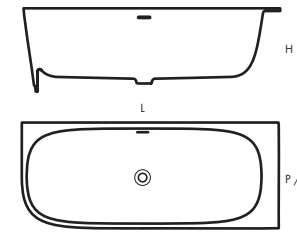

malva 47

VEGA corner dx

cod.	dimensioni / dimensions		
	L	P / D	H
VAVEDXOP	170	70	55

certificazioni / certifications

VEGA corner sx

cod.	dimensioni / dimensions		
	L	P / D	H
VAVESXOP	170	70	55

certificazioni / certifications