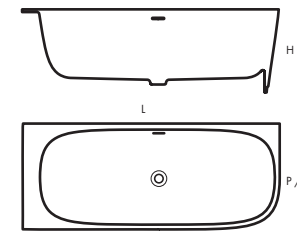

malva 47

VEGA corner dx

cod.	dimensioni / dimensions		
	L	P / D	H
VAVEDXOP	170	70	55

certificazioni / certifications

VEGA corner sx

cod.	dimensioni / dimensions		
	L	P / D	H
VAVESXOP	170	70	55

certificazioni / certifications