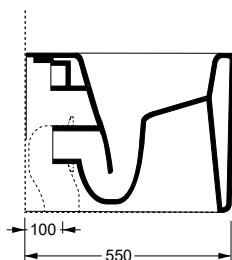

481001..

Lucidi / Shiny

Opachi / Matt

cm 55x35xh42

kg 27

Aliflush/Aliflush

pallet ita 15

pallet ex 25

MC4801S

Curva in plastica fissa
Standard plastic pipe fitting

MCUT

TECNICAL SHEET n°:	DESIGNER: MANUEL DI GIACOBBE	CODE: 48100101	Alice Ceramica srl Via Sassacci, 17 - 01033 Civita Castellana (VT), Italy Tel [+39] 0761.598.328 [+39] 0761.513.252 Fax [+39]0761.540.352 www.aliceceramica.com - info@aliceceramica.it				
SHEET FORMAT: A4	ISO	REVISION: 00				SCALE: 1:20	DATE: 03/03/2025
REGULATION:	EN 997 / EN 33 / Dop- 997*					Pg: 1/1	
All the measurements respect the tollerances provided by the Alice Ceramica srl.							