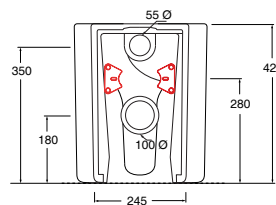

481001..

Lucidi / Shiny

Opachi / Matt

cm 55x35xh42

kg 27

Aliflush/Aliflush

pallet ita 15

pallet ex 25

MC4801S

Curva in plastica fissa
Standard plastic pipe fitting

MCUT

TECNICAL SHEET n°:	DESIGNER: MANUEL DI GIACOBBE	CODE: 48100101	Alice Ceramica srl Via Sassacci, 17 - 01033 Civita Castellana (VT), Italy Tel [+39] 0761.598.328 [+39] 0761.513.252 Fax [+39]0761.540.352 www.aliceceramica.com - info@aliceceramica.it				
SHEET FORMAT: A4	ISO	REVISION: 00				SCALE: 1:20	DATE: 03/03/2025
REGULATION:	EN 997 / EN 33 / Dop- 997*					Pg: 1/1	
All the measurements respect the tollerances provided by the Alice Ceramica srl.							