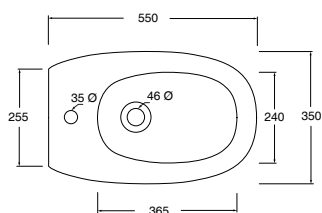

Accessori / Accesories

COD.

Piletta in ceramica scarico libero
Ceramic free flow drain

PILO06

Piletta Up&Down
Up&Down drain

PILO08

Fissaggio per vaso/bidet sgancio rapido
Fixing screws for WC/bidet quick release

FIX05F

COD.

TECNICAL SHEET n°:	DESIGNER: MANUEL DI GIACOBBE	CODE: 48110101	Alice Ceramica srl Via Sassacci, 17 - 01033 Civita Castellana (VT), Italy Tel [+39] 0761.598.328 [+39] 0761.513.252 Fax [+39]0761.540.352 www.aliceceramica.com - info@aliceceramica.it				
SHEET FORMAT: A4	ISO	REVISION: 00				SCALE: 1:20	DATE: 01/03/2025
REGULATION:	EN 14528 / EN 36 / Dop- 14528*					Pg: 1	
All the measurements respect the tollerances provided by the Alice Ceramica srl.							

* Regulations here shown are exclusively referred to ceramic items