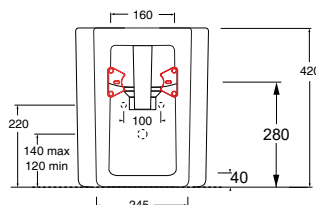

Accessori / Accesories

COD.

Piletta in ceramica scarico libero
Ceramic free flow drain

PILO06

Piletta Up&Down
Up&Down drain

PILO08

Fissaggio per vaso/bidet sgancio rapido
Fixing screws for WC/bidet quick release

FIX05F

COD.

TECNICAL SHEET n°:	DESIGNER: MANUEL DI GIACOBBE	CODE: 48110101	Alice Ceramica srl Via Sassacci, 17 - 01033 Civita Castellana (VT), Italy Tel [+39] 0761.598.328 [+39] 0761.513.252 Fax [+39]0761.540.352 www.aliceceramica.com - info@aliceceramica.it				
SHEET FORMAT: A4	ISO	REVISION: 00				SCALE: 1:20	DATE: 01/03/2025
REGULATION:	EN 14528 / EN 36 / Dop- 14528*					Pg: 1	
All the measurements respect the tollerances provided by the Alice Ceramica srl.							

* Regulations here shown are exclusively referred to ceramic items