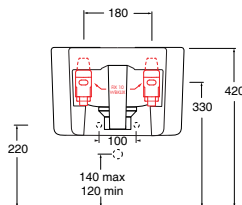

Accessori / Accesories

COD.

Piletta in ceramica scarico libero
Ceramic free flow drain

PIL006

Piletta Up&Down
Up&Down drain

PIL008

Protezione fonoassorbente
Sound absorbing protection

MPRSO

COD.

Fissaggio per vaso/bidet sospeso
Fixing screws for WC/bidet wall hung

FIX10WBKLIX

Staffe di fissaggio per vaso/bidet sospeso
Fixing brackets for wall hung WC/bidet

FIX04

TECNICAL SHEET n°:	DESIGNER: MANUEL DI GIACOBBE	CODE: 48130101	Alice Ceramica srl Via Sassacci, 17 - 01033 Civita Castellana (VT), Italy Tel [+39] 0761.598.328 [+39] 0761.513.252 Fax [+39] 0761.540.352 www.aliceceramica.com - info@aliceceramica.it		
SHEET FORMAT: A4	ISO	REVISION: 00	SCALE: 1:20	DATE: 09/12/2024	
REGULATION: EN 14528 / EN 36 / Dop- 14528*	Pg: 1				
All the measurements respect the tollerances provided by the Alice Ceramica srl.					

* Regulations here shown are exclusively referred to ceramic items