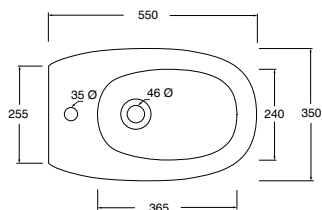

Accessori / Accesories

COD.

Piletta in ceramica scarico libero
Ceramic free flow drain

PIL006

Piletta Up&Down
Up&Down drain

PIL008

Protezione fonoassorbente
Sound absorbing protection

MPRSO

COD.

Fissaggio per vaso/bidet sospeso
Fixing screws for WC/bidet wall hung

FIX10WBKLIX

Staffe di fissaggio per vaso/bidet sospeso
Fixing brackets for wall hung WC/bidet

FIX04

TECNICAL SHEET n°:	DESIGNER: MANUEL DI GIACOBBE	CODE: 48130101	Alice Ceramica srl Via Sassacci, 17 - 01033 Civita Castellana (VT), Italy Tel [+39] 0761.598.328 [+39] 0761.513.252 Fax [+39] 0761.540.352 www.aliceceramica.com - info@aliceceramica.it		
SHEET FORMAT: A4	ISO	REVISION: 00	SCALE: 1:20	DATE: 09/12/2024	
REGULATION: EN 14528 / EN 36 / Dop- 14528*	Pg: 1				
All the measurements respect the tollerances provided by the Alice Ceramica srl.					

* Regulations here shown are exclusively referred to ceramic items