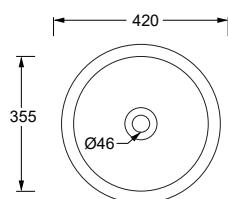

cm Ø42 x h13

kg 9,5

Capienza Bacino / Basin capacity lt

pallet ita

pallet ex

Accessori / Accesories

Piletta in ceramica scarico libero
Ceramic free flow drain

COD.

PIL006

Piletta Up&Down
Up&Down drain

PIL008

Sifone tondo in ottone finitura cromo
Round brass siphon chrome finish

COD.

SIF01

Sifone tondo in ottone finitura nero matt
Round brass siphon black matt finish

SIF01N

TECNICAL SHEET n°:	DESIGNER: MANUEL DI GIACOBBE	CODE: 48220101	Alice Ceramica srl Via Sassacci, 17 - 01033 Civita Castellana (VT), Italy Tel [+39] 0761.598.328 [+39] 0761.513.252 Fax [+39]0761.540.352 www.aliceceramica.com - info@aliceceramica.it				
SHEET FORMAT: A4	ISO	REVISION: 00				SCALE: 1:20	DATE: 29/11/2024
REGULATION: EN 14688 / EN31 / Dop-14688*	Pg: 1						
All the measurements respect the tollerances provided by the Alice Ceramica srl.							

* Regulations here shown are exclusively referred to ceramic items