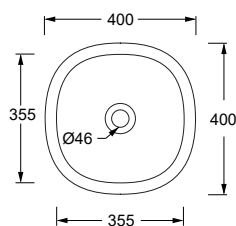

Specify the color when ordering

482401..

Lucidi / Shiny

Opachi / Matt

cm 40x40 x h13 | kg 9 | Capienza Bacino / Basin capacity lt | pallet ita | pallet ex

Accessori / Accessories

Piletta in ceramica scarico libero  
Ceramic free flow drain

SIF01N

TECNICAL SHEET n°:	DESIGNER: MANUEL DI GIACOBBE	CODE: 48240101	Alice Ceramica srl Via Sassacci, 17 - 01033 Civita Castellana (VT), Italy Tel [+39] 0761.598.328 [+39] 0761.513.252 Fax [+39]0761.540.352 www.aliceceramica.com - info@aliceceramica.it				
SHEET FORMAT: A4	ISO	REVISION: 00				SCALE: 1:20	DATE: 29/11/202
REGULATION:  EN 14688 / EN31 / Dop-14688*	Pg: 1						
All the measurements respect the tollerances provided by the Alice Ceramica srl.							