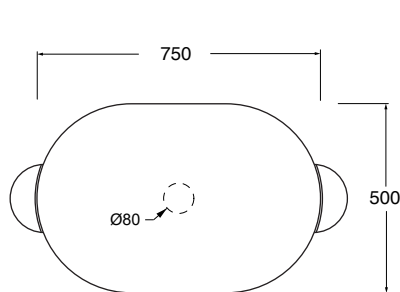

48300101K

Colorato / Coloured

Specificare il colore al momento dell'ordine

Specify the color when ordering

483001 .. K

Lucidi / Shiny

Opachi / Matt

cm 88X50xh80

kg 57,5

Capienza bacino/Basin capacity

lt

pallet ita 15

pallet ex 25

*fissaggi inclusi
* Fixings included

TECNICAL SHEET n°:	DESIGNER: MANUEL DI GIACOBBE	CODE: 48320101K+48300101K		
SHEET FORMAT: A4	ISO	REVISION: 00	SCALE: 1:20	DATE: 01/03/2025
REGULATION:				Pg: 1/2
All the measurements respect the tollerances provided by the Alice Ceramica srl.				