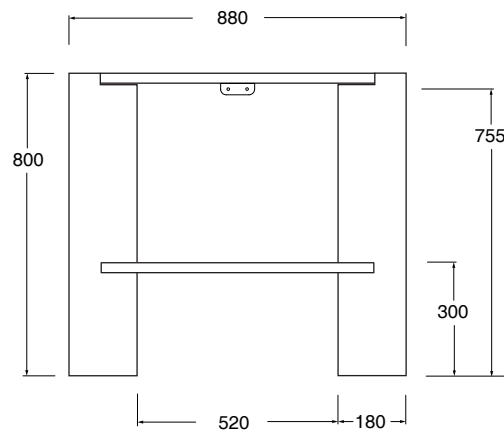

48300101K

Colorato / Coloured

Specificare il colore al momento dell'ordine

Specify the color when ordering

483001 .. K

Lucidi / Shiny

Opachi / Matt

cm 88X50xh80

kg 57,5

Capienza bacino/Basin capacity

lt

pallet ita 15

pallet ex 25

*fissaggi inclusi
* Fixings included

TECNICAL SHEET n°:	DESIGNER: MANUEL DI GIACOBBE	CODE: 48320101K+48300101K		
SHEET FORMAT: A4	ISO	REVISION: 00	SCALE: 1:20	DATE: 01/03/2025
REGULATION:				Pg: 1/2
All the measurements respect the tollerances provided by the Alice Ceramica srl.				