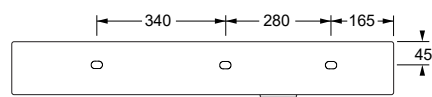

cm 101x45xh14

kg 33

Capienza bacino/Basin capacity

lt 13

pallet ita 16

pallet ex 32

TECNICAL SHEET n°:	DESIGNER: MANUEL DI GIACOBBE	CODE: 47501401	Alice Ceramica srl Via Sassacci, 17 - 01033 Civita Castellana (VT), Italy Tel [+39] 0761.598.328 [+39] 0761.513.252 Fax [+39]0761.540.352 www.aliceceramica.com - info@aliceceramica.it		
SHEET FORMAT: A4	ISO	REVISION: 00	SCALE: 1:20	DATE: 14/06/2023	
REGULATION: EN 14688 / EN 31 / Dop- 14688*				Pg: 1/2	
All the measurements respect the tollerances provided by the Alice Ceramica srl.					