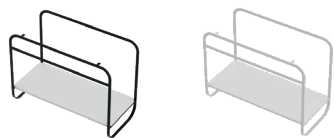

Accessori / Accesories

Struttura con piano in ceramica lunaris 101x45 NERO MATT.
BLACK MATT Structure with ceramic top lunaris 101x45.

COD.

MSTLN101

Struttura con piano in ceramica lunaris 101x45 BIANCO MATT.
WHITE MATT Structure with ceramic top lunaris 101x45.

MSTLB101

Ripiano in ceramica per struttura 101
Ceramic shelf for structure 101

47510101

Colorato /Colored

Specificare il colore al momento dell'ordine
Specify the color when ordering

Ripiano in ceramica per struttura 101
Ceramic shelf for structure 101

475101..