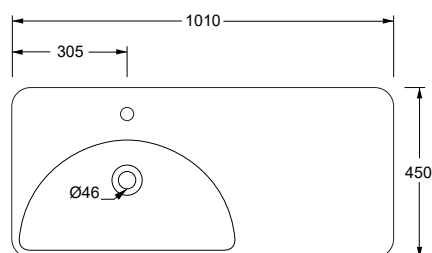

cm 101x45xh14

kg 33

Capienza bacino/Basin capacity

lt 13

pallet ita 16

pallet ex 32

TECNICAL SHEET n°:	DESIGNER: MANUEL DI GIACOBBE	CODE: 47501401	Alice Ceramica srl Via Sassacci, 17 - 01033 Civita Castellana (VT), Italy Tel [+39] 0761.598.328 [+39] 0761.513.252 Fax [+39]0761.540.352 www.aliceceramica.com - info@aliceceramica.it		
SHEET FORMAT: A4	ISO	REVISION: 00	SCALE: 1:20	DATE: 14/06/2023	
REGULATION: EN 14688 / EN 31 / Dop- 14688*				Pg: 1/2	
All the measurements respect the tollerances provided by the Alice Ceramica srl.					