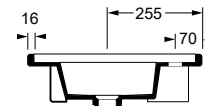

cm 61x46x

kg

Capienza bacino/Basin capacity

lt

pallet ita

pallet ex

* LE QUOTE RIPORTATE SONO INDICATIVE / *The measurements shown are indicative

Accessori / Accesories

COD.

Piletta in ceramica scarico libero
 Ceramic free flow drain

PIL006

Piletta Up&Down
 Up&Down drain

COD.

PIL008

TECNICAL SHEET n°:	DESIGNER: MASSIMILIANO BRACONI	CODE: 46100101	Alice Ceramica srl Via Sassacci, 17 - 01033 Civita Castellana (VT), Italy Tel [+39] 0761.598.328 [+39] 0761.513.252 Fax [+39]0761.540.352 www.aliceceramica.com - info@aliceceramica.it		
SHEET FORMAT: A4	ISO	REVISION: 01	SCALE: 1:20	DATE: 14/11/2023	
REGULATION: EN 14688 / EN 31 / Dop- 14688*	Pg: 1/1				
All the measurements respect the tollerances provided by the Alice Ceramica srl.					