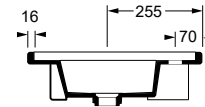

cm 81x46x

kg

Capienza bacino/Basin capacity

lt

pallet ita

pallet ex

* LE QUOTE RIPORTATE SONO INDICATIVE / *The measurements shown are indicative

Accessori / Accesories

COD.

Piletta in ceramica scarico libero
Ceramic free flow drain

PIL006

Piletta Up&Down
Up&Down drain

COD.

PIL008

TECNICAL SHEET n°:	DESIGNER: MASSIMILIANO BRACONI	CODE: 46110101	Alice Ceramica srl Via Sassacci, 17 - 01033 Civita Castellana (VT), Italy Tel [+39] 0761.598.328 [+39] 0761.513.252 Fax [+39]0761.540.352 www.aliceceramica.com - info@aliceceramica.it		
SHEET FORMAT: A4	ISO	REVISION: 01	SCALE: 1:20	DATE: 14/11/2023	
REGULATION: EN 14688 / EN 31 / Dop- 14688*	Pg: 1/1				
All the measurements respect the tollerances provided by the Alice Ceramica srl.					