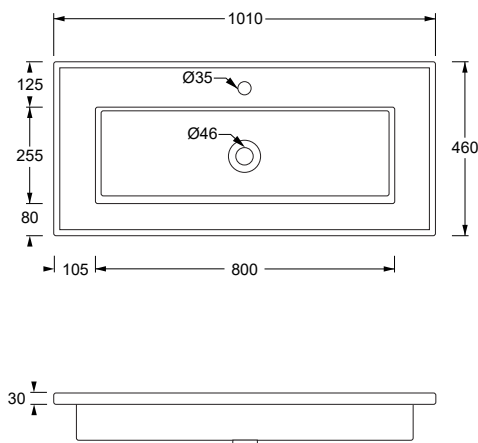

Articolo / Article

COD.

Lavabo Platea 101x46 MONOFORO. Installazione ad appoggio.
Platea 101x46 washbasin SINGLE TAP HOLE . Countertop installation.

Bianco Europa / Europa White

46120101

Colorato MONOFORO/ SINGLE TAP HOLE Coloured

cm 101x46x

kg

Capienza bacino/Basin capacity

lt

pallet ita

pallet ex

* LE QUOTE RIPORTATE SONO INDICATIVE / *The measurements shown are indicative

Accessori / Accesories

COD.

Piletta in ceramica scarico libero
Ceramic free flow drain

PIL006

Piletta Up&Down
Up&Down drain

COD.

PIL008

TECNICAL SHEET n°:	DESIGNER: MASSIMILIANO BRACONI	CODE: 46120101	Alice Ceramica srl Via Sassacci, 17 - 01033 Civita Castellana (VT), Italy Tel [+39] 0761.598.328 [+39] 0761.513.252 Fax [+39]0761.540.352 www.aliceceramica.com - info@aliceceramica.it		
SHEET FORMAT: A4	ISO	REVISION: 01	SCALE: 1:20	DATE: 14/11/2023	
REGULATION: EN 14688 / EN 31 / Dop- 14688*	Pg: 1/1				
All the measurements respect the tollerances provided by the Alice Ceramica srl.					