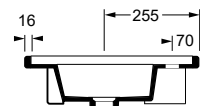

cm 101x46x

kg

Capienza bacino/Basin capacity

lt

pallet ita

pallet ex

* LE QUOTE RIPORTATE SONO INDICATIVE / *The measurements shown are indicative

Accessori / Accesories

COD.

Piletta in ceramica scarico libero
Ceramic free flow drain

PIL006

Piletta Up&Down
Up&Down drain

COD.

PIL008

TECNICAL SHEET n°:	DESIGNER: MASSIMILIANO BRACONI	CODE: 46120101	Alice Ceramica srl Via Sassacci, 17 - 01033 Civita Castellana (VT), Italy Tel [+39] 0761.598.328 [+39] 0761.513.252 Fax [+39]0761.540.352 www.aliceceramica.com - info@aliceceramica.it		
SHEET FORMAT: A4	ISO	REVISION: 01	SCALE: 1:20	DATE: 14/11/2023	
REGULATION: EN 14688 / EN 31 / Dop- 14688*	Pg: 1/1				
All the measurements respect the tollerances provided by the Alice Ceramica srl.					