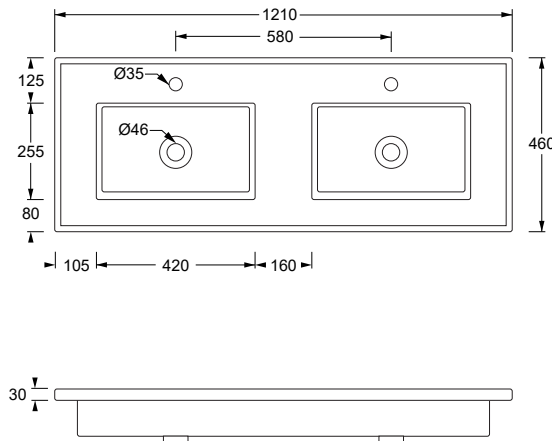

cm 121x46x

kg

Capienza bacino/Basin capacity

lt

pallet ita

pallet ex

* LE QUOTE RIPORTATE SONO INDICATIVE / *The measurements shown are indicative

Accessori / Accesories

COD.

Piletta in ceramica scarico libero
Ceramic free flow drain

PIL006

Piletta Up&Down
Up&Down drain

COD.

PIL008

TECNICAL SHEET n°:	DESIGNER: MASSIMILIANO BRACONI	CODE: 46130101	Alice Ceramica srl Via Sassacci, 17 - 01033 Civita Castellana (VT), Italy Tel [+39] 0761.598.328 [+39] 0761.513.252 Fax [+39]0761.540.352 www.aliceceramica.com - info@aliceceramica.it		
SHEET FORMAT: A4	ISO	REVISION: 01	SCALE: 1:20	DATE: 14/11/2023	
REGULATION: EN 14688 / EN 31 / Dop- 14688*	Pg: 1/1				
All the measurements respect the tollerances provided by the Alice Ceramica srl.					