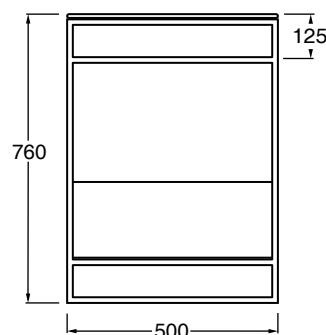

Accessori / Accesories

COD.

Sifone tondo in ottone finitura cromo
Round brass siphon chrome finish

SIF01

COD.

Sifone tondo in ottone finitura nero matt
Round brass siphon black matt finish

SIF01N

TECNICAL SHEET n°: 94	DESIGNER: ALICE	CODE: MSTBN75101		
SHEET FORMAT: A4	ISO	REVISION: 00	SCALE: 1:20	DATE: 10/05/2024
REGULATION:				Pg: 1/1
All the measurements respect the tollerances provided by the Alice Ceramica srl.				

Alice Ceramica srl
Via Sassacci, 17 - 01033
Civita Castellana (VT), Italy
Tel [+39] 0761.598.328 [+39] 0761.513.252
Fax [+39]0761.540.352
www.aliceceramica.com - info@aliceceramica.it